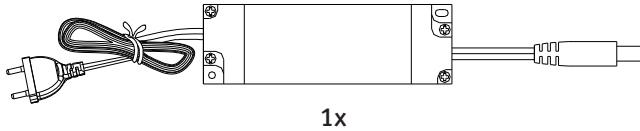

Only for LED Constant Voltage 12V DC