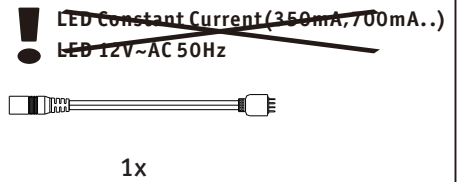

Safety Instructions

0,1,6,8,11,12,15,22,
23,25,28

Info Hotline **+49 (0) 5041 998 389**
Mon. - Do. 7⁰⁰ - 20⁰⁰
Fr. 7⁰⁰ - 17⁰⁰

Paulmann Licht GmbH
31832 Springe / Germany
www.paulmann.com

Art.-Nr.:
701.99 702.03
702.00 702.04
702.01 702.15
702.16
(+MA 173)
PSU 03/14

Only for LED Constant Voltage 12V DC

70199

Only for LED Constant Voltage 12V DC

70200

Only for LED Constant Voltage 12V DC

70201

70204/70215

70216

70203