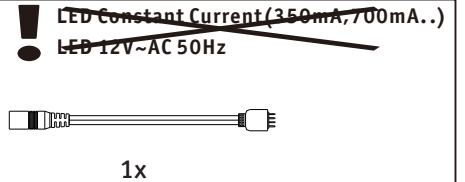

Only for LED Constant Voltage 12V DC

70199

Only for LED Constant Voltage 12V DC

70200

Only for LED Constant Voltage 12V DC

70201

70204/70215

70216