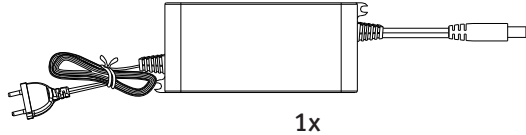

Only for LED Constant Voltage 12V DC