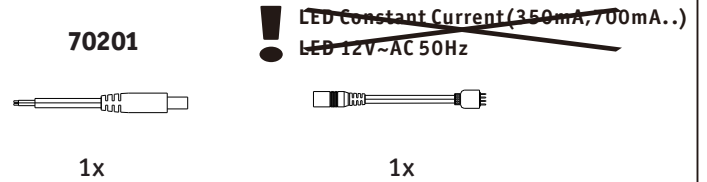

Only for LED Constant Voltage 12V DC

70199

Only for LED Constant Voltage 12V DC

70200

Only for LED Constant Voltage 12V DC

70201

70204/70215

70216