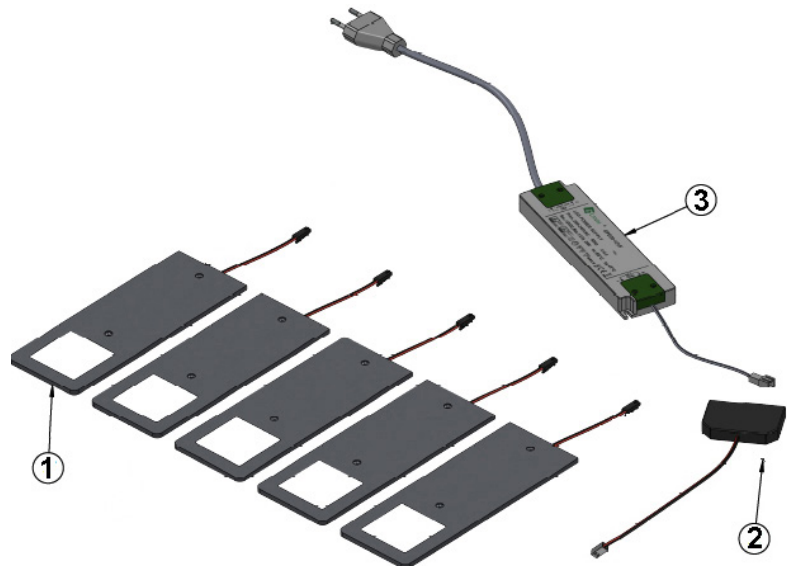

# Stella, 5-kit

Item no.: 3470202448(alu)

3470202464(black)

Stella 5-kit consists of:

1. Lamps 5 pcs.
2. Connection box 1 pcs.
3. LED driver 1 pcs.

## GENERAL FEATURES

Power supply .....	12V
Light source .....	LED
Wattage lamp.....	4W
Size .....	190x70x4,2 mm
Wire.....	2,0 m
Max. load driver.....	20W
Packing method.....	Sales box (White)

# Stella, 5-kit

Item no.: 3470202448(alu)

3470202464(black)

DIMENSIONS:

LIGHT DISTRIBUTION CURVE

**LOEVSCHALL**  
THE GOOD LIGHT

Nikkelvej 11  
8940 Randers SV  
Denmark

loevschall@loevschall.dk  
www.loevschall.dk  
Tlf: +45 87 11 40 50