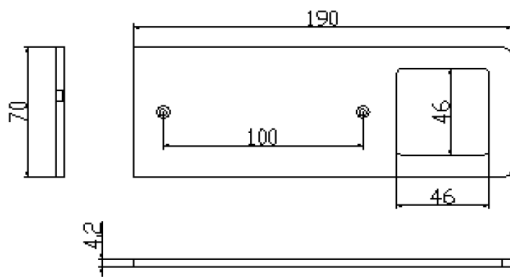

## PACKING

Sales Box Size.....	200x80x100 mm
Sales Box Weight .....	0,96 kg
Outer Box Size .....	425x220x220 mm
Outer Box Amount.....	10 pcs
Outer Box Weight .....	G.W.: 10,0 KGS/N.W.: 9,0 KGS

**LOEVSCHALL**  
THE GOOD LIGHT  
**STELLA**

# Stella, 5-kit

Item no.: 3470202448(alu)

3470202464(black)

DIMENSIONS:

LIGHT DISTRIBUTION CURVE

**LOEVSCHALL**  
THE GOOD LIGHT

Nikkelvej 11  
8940 Randers SV  
Denmark

loevschall@loevschall.dk  
www.loevschall.dk  
Tlf: +45 87 11 40 50