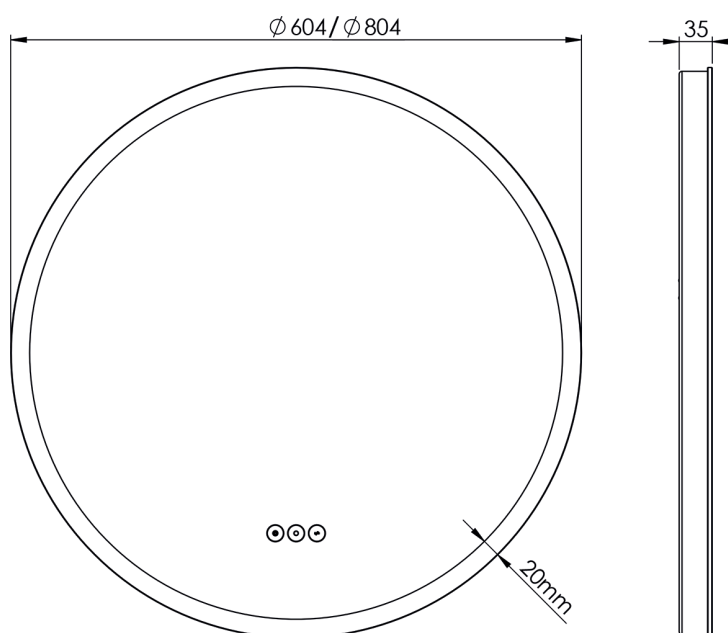

Johannesburg Mirror

MultiWhite® (from cold to warm white)

Touch panel with 3 functions

Frontlight og Backlight

Johannesburg Mirror

Item no. 3443455963 (Ø600 mm, 18W)

3443455989 (Ø800 mm, 24W)

GENERAL FEATURES

Power supply 230V
Light source LED
Wattage 18W/24W
Size Ø600/Ø800 mm
Depth 35 mm
Colour temperature 2100 to 6400K
Colour rendering index(Ra) >95

TOUCH PANEL

On/Off - Color Change - Dimmer

SAFETY

IP Class IP44
Protection Class II
Approvals CE

PACKING (Ø600 MM)

Box Size 705x105x715 mm
Box Weight G.W.: 6,2 KGS/N.W.: 4,1KGS

PACKING (Ø800 MM)

Box Size 905x105x915 mm
Box Weight G.W.: 9,6 KGS/N.W.: 7,0 KGS

LOEVSCHELL
THE GOOD LIGHT

Nikkelvej 11
8940 Randers SV
Denmark