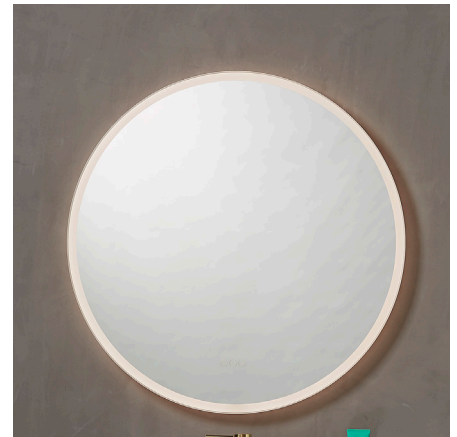

Johannesburg Mirror

Item no. 3443455963 (Ø600 mm, 18W)

3443455989 (Ø800 mm, 24W)

GENERAL FEATURES

Power supply 230V
Light source ..... LED
Wattage 18W/24W
Size ..... Ø600/Ø800 mm
Depth ..... 35 mm
Colour temperature ..... 2100 to 6400K
Colour rendering index(Ra) ..... >95

TOUCH PANEL

On/Off - Color Change - Dimmer

SAFETY

IP Class IP44
Protection Class II
Approvals ..... CE

PACKING (Ø600 MM)

Box Size ..... 705x105x715 mm
Box Weight ..... G.W.: 6,2 KGS/N.W.: 4,1KGS

PACKING (Ø800 MM)

Box Size ..... 905x105x915 mm
Box Weight ..... G.W.: 9,6 KGS/N.W.: 7,0 KGS

LOEVSCHELL
THE GOOD LIGHT

Nikkelvej 11
8940 Randers SV
Denmark

loevschall@loevschall.dk
www.loevschall.dk
Tlf: +45 87 11 40 50