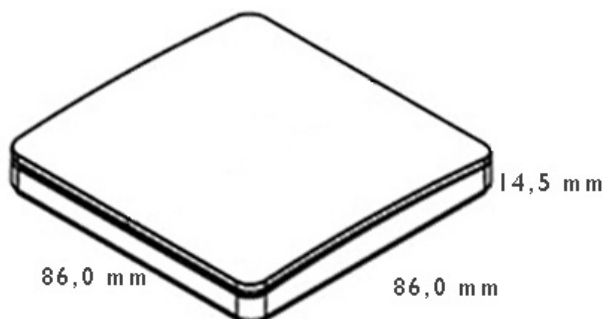

## GENERAL FEATURES

Control Distance .....80m (outdoor)/25m (indoor)\*  
Power Supply .....Self-powered(No battery)  
Size ..... 86 x 86 x 14.5 mm  
Colour ..... White  
Attachment ..... Double-sided tape  
Packing method.....Sales box

## PACKING

Sales Box Size ..... 118x122x26 mm  
Outer Box Size .....485x380x300 mm  
Outer Box Amount..... 120 pcs  
Outer Box Weight ..... G.W.:16,8 KGS/N.W.: 11,1 KGS

**LOEVSCHALL**  
THE GOOD LIGHT

Nikkelvej 11  
8940 Randers SV  
Denmark